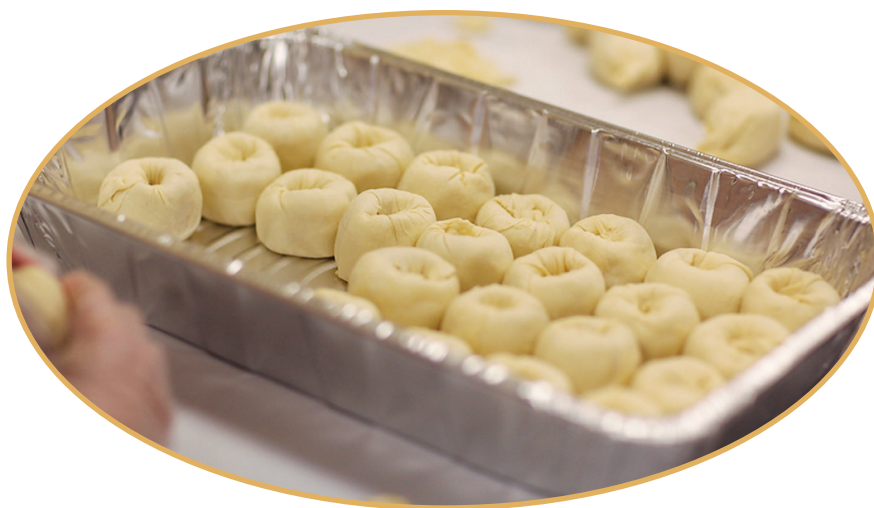

UPDATED INFORMATION!

Sholom Auxiliary's

Delicious POTATO Knishes

*Made by hand
with love by
volunteers of the
Sholom Auxiliary*

*Quantities
Limited!*

\$26 Dozen Large • \$22 Dozen Small

Sorry, no holiday sales this year. No pre-orders or online orders.