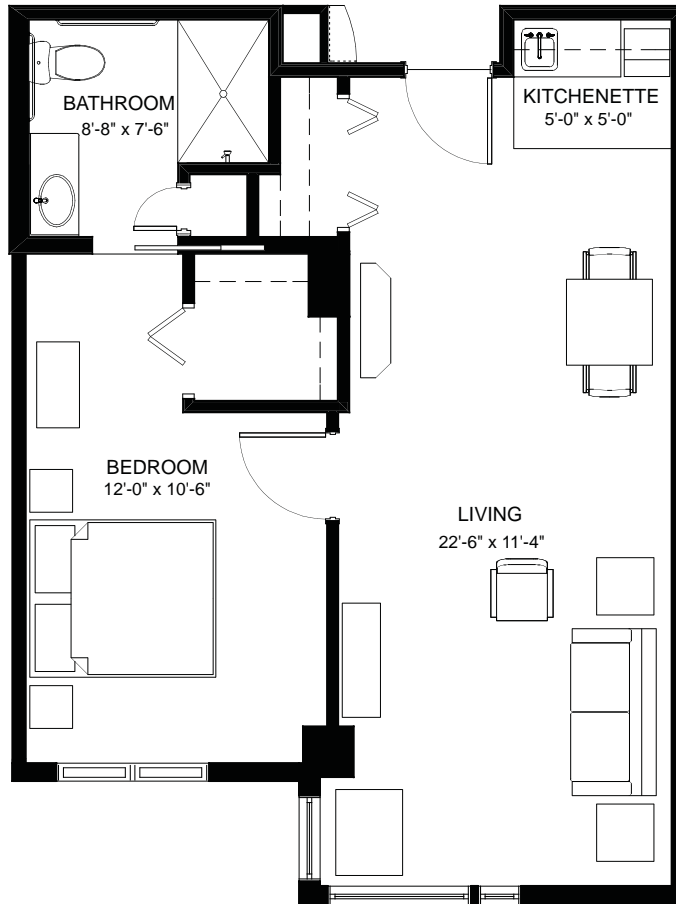

Bentson Family Assisted Living Residence The Mendota

One Bedroom/One Bath+
621 square feet