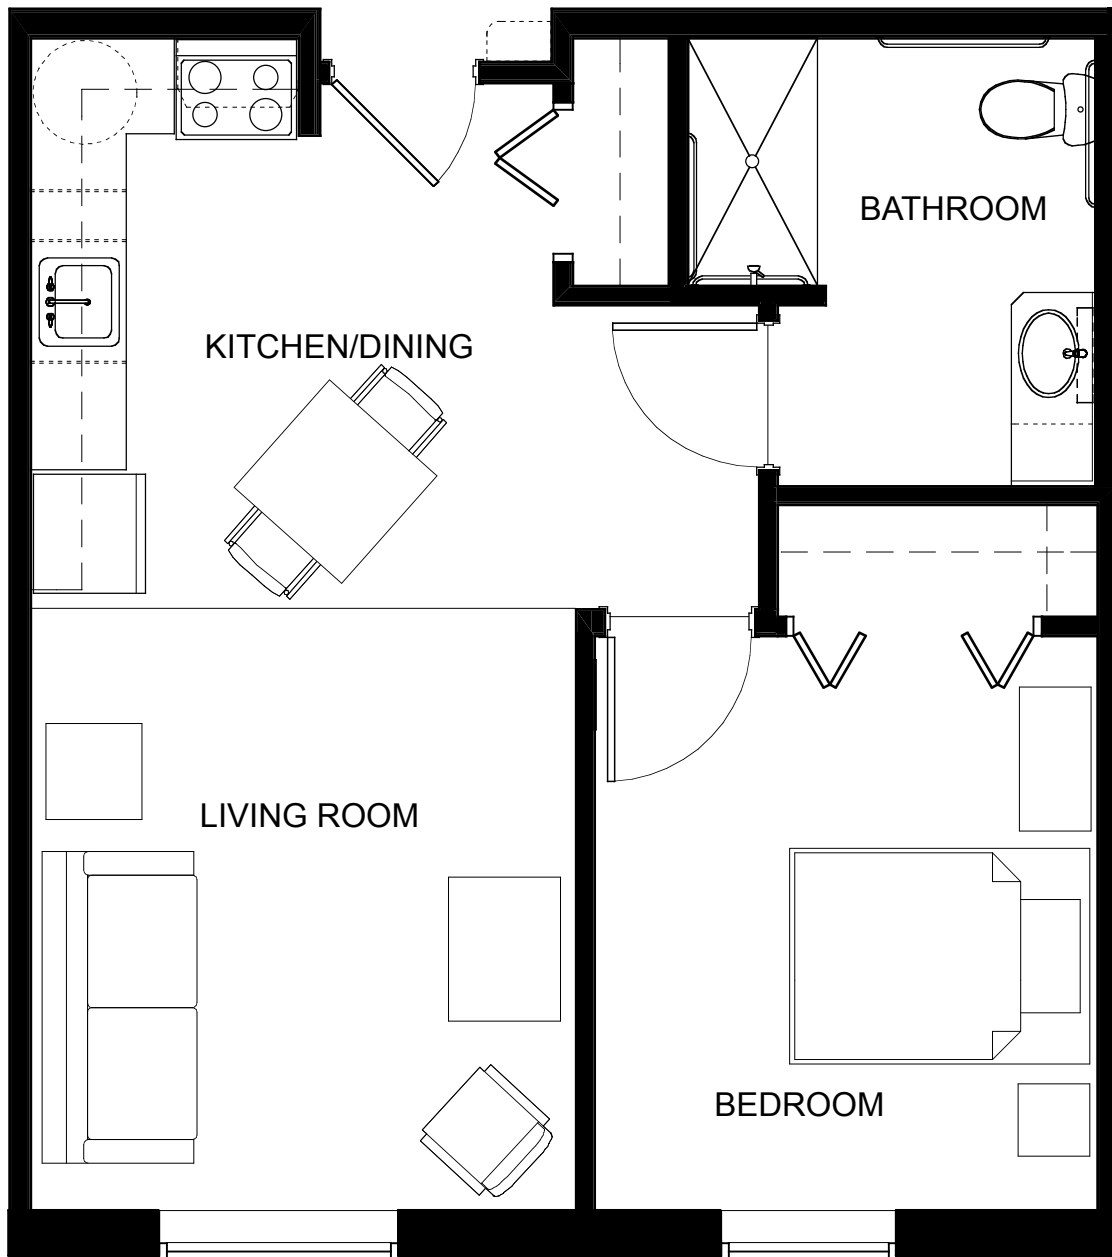

# Harry & Jeanette Weinberg Apartments Floor Plan

537 square feet